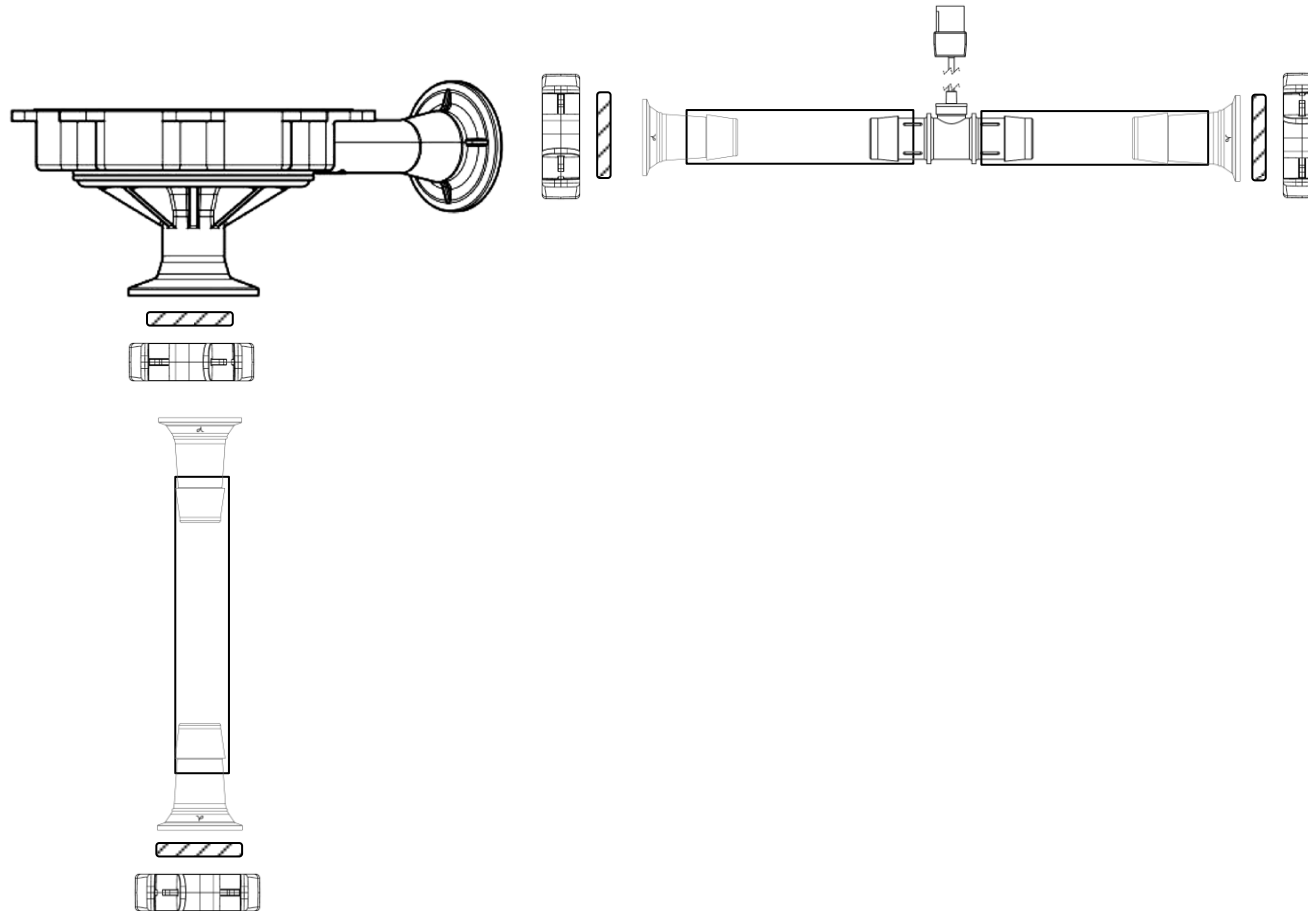

TFF tubing set w/ pumphead

CUSTOMER APPROVAL READ & APPROVED:

Name: _____

Date: __/__/__

Signature: _____

Info on Packaging & Gamma Irradiation

Packaging: double bagged

Label: on outside bag

Gamma Irradiation: Yes, 25-40kGy

Bill of Materials

All connections, unless otherwise specified, are reinforced with single cable ties