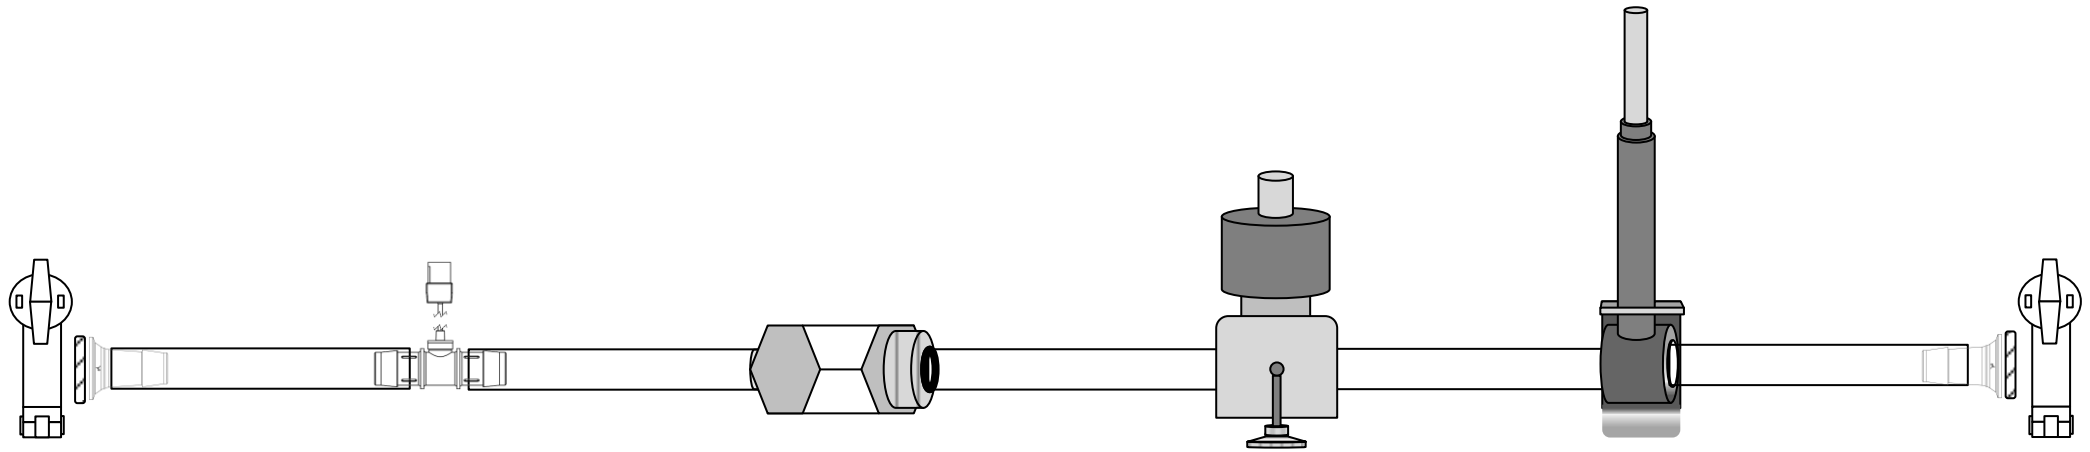

TFF tubing Permeate line

With: Bioclamp, pressure sensor, UV sensor, Valve, Flow sensor

CUSTOMER APPROVAL READ & APPROVED:

Name: _____

Date: __/__/__

Signature: _____

Info on Packaging & Gamma Irradiation

Packaging: double bagged
Label: on outside bag
Gamma Irradiation: Yes, 25-40kGy

Bill of Materials

All connections, unless otherwise specified, are reinforced with single cable ties